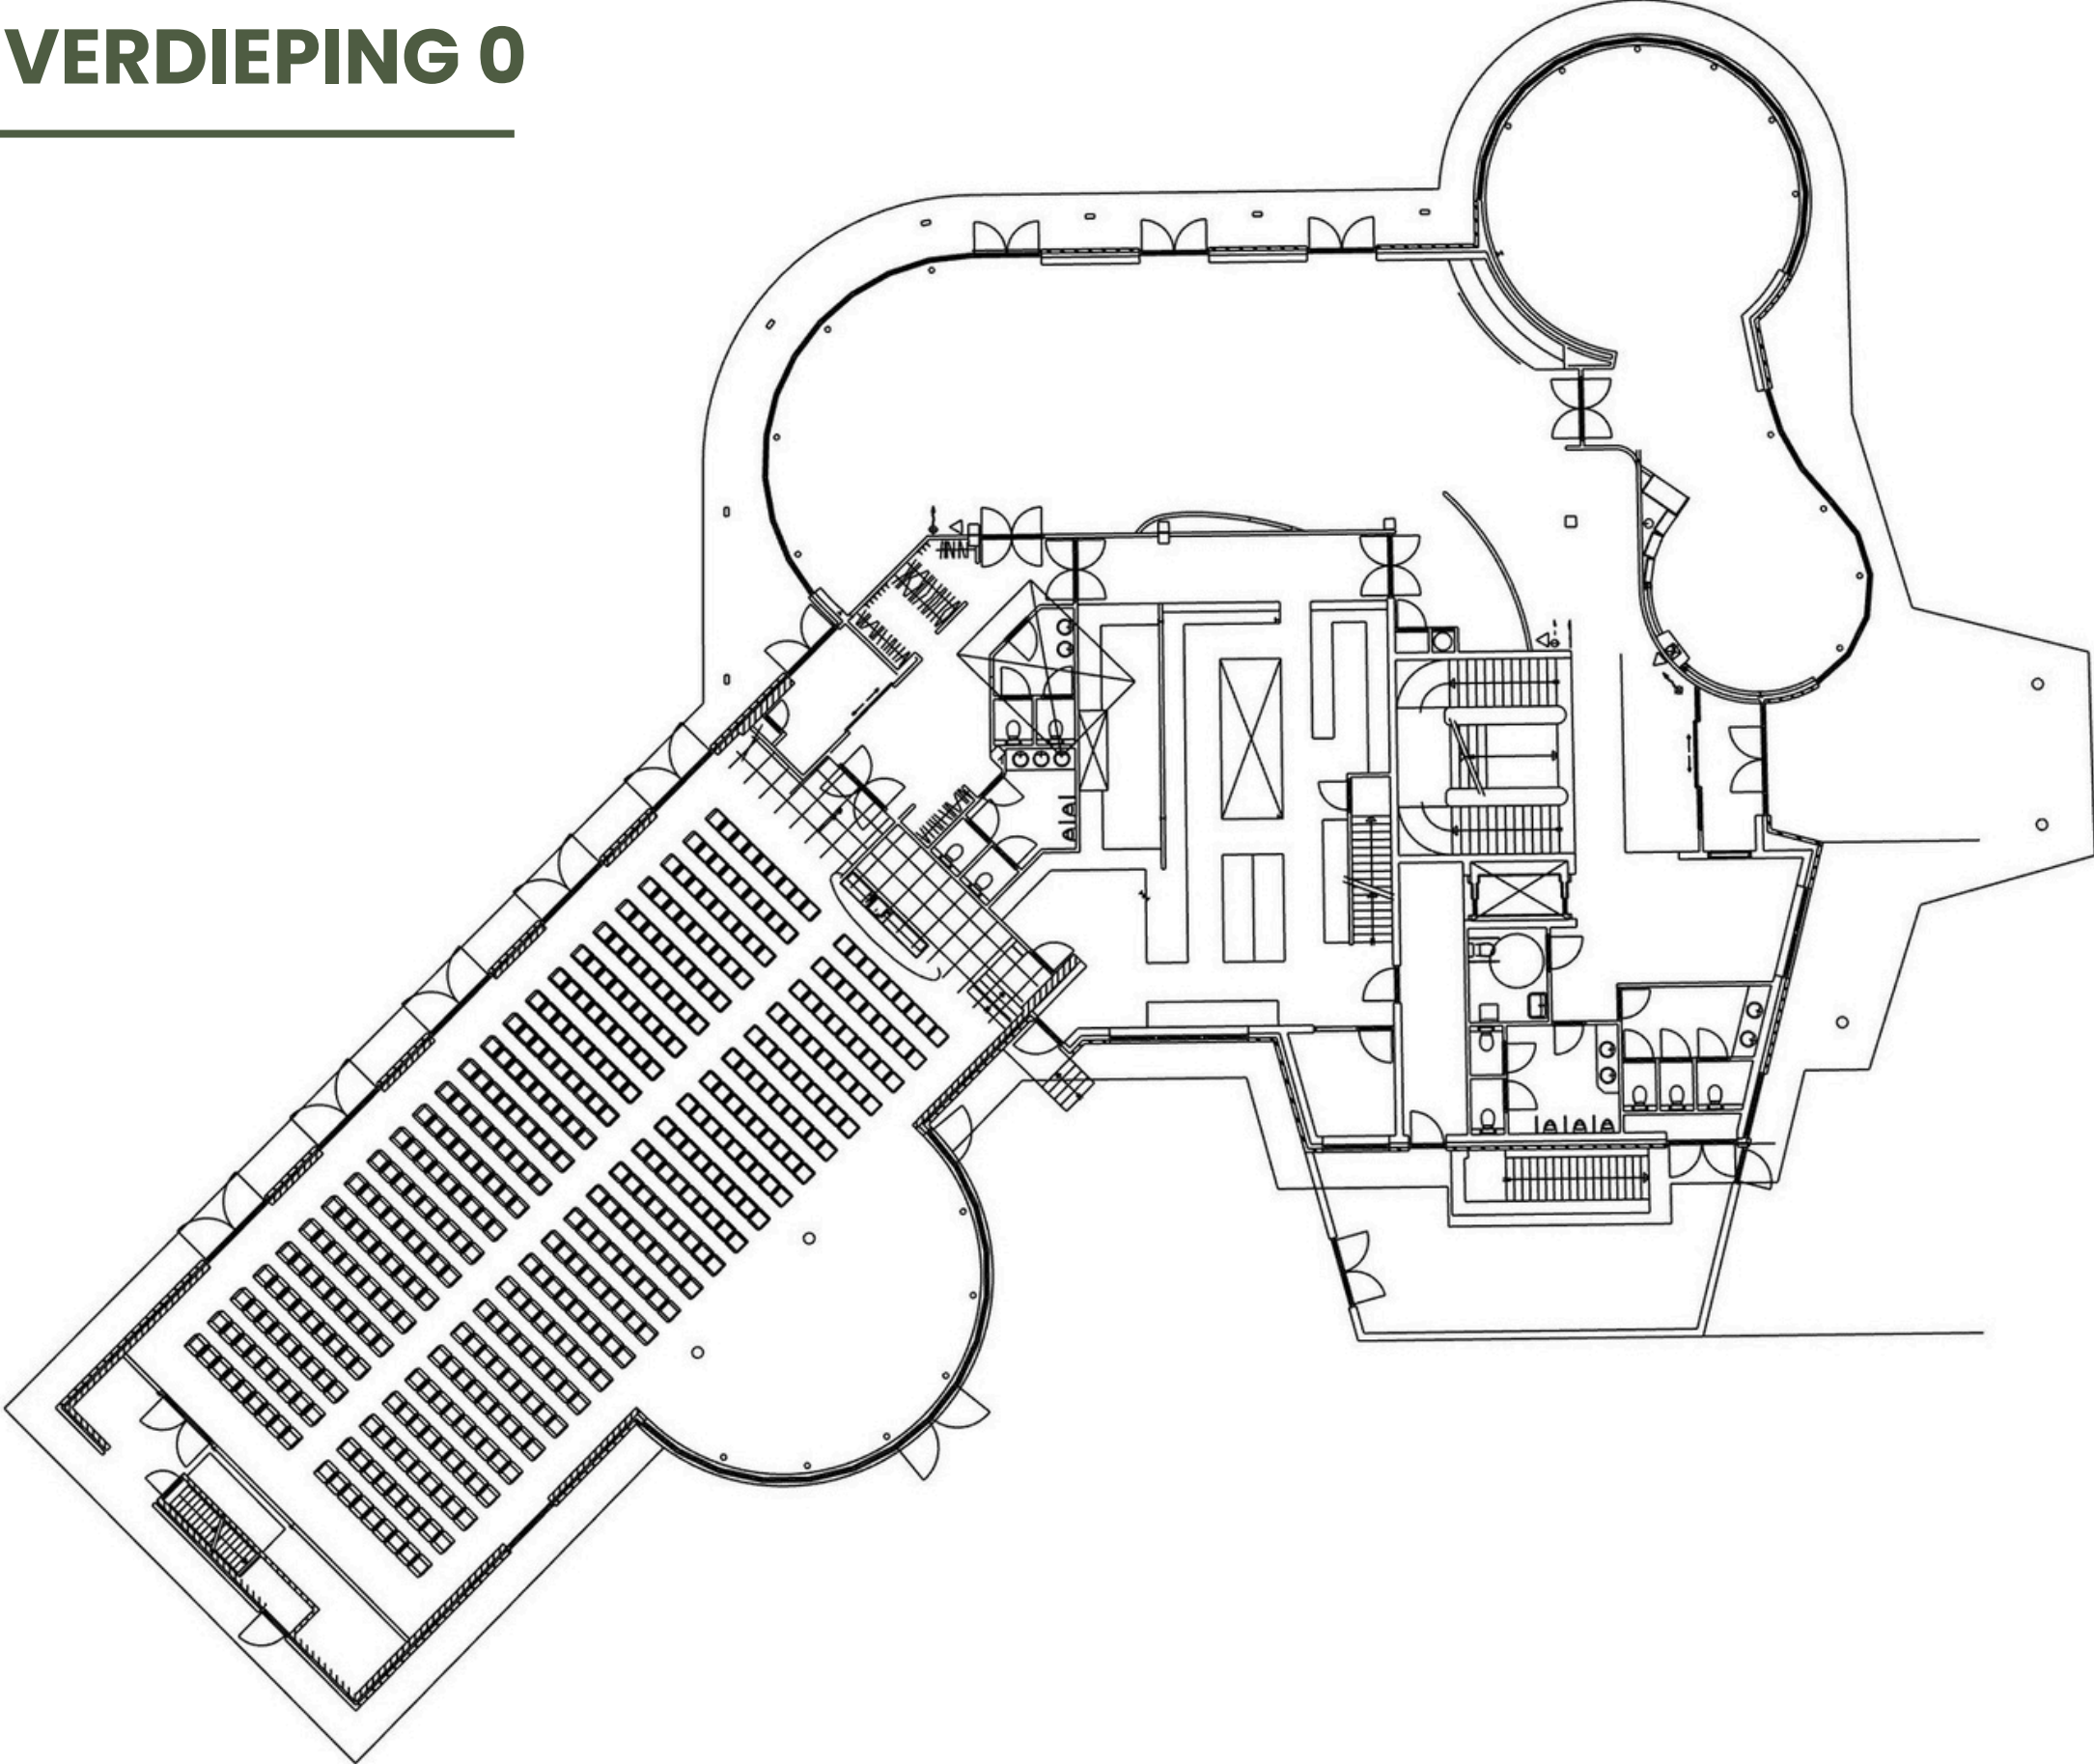

| Capaciteit | U | Theater | Cabaret | Carré | Diner | Feest | Buffet | School | Afmeting | Totaal m ² |
|--------------------------|----|---------|---------|-------|-------|-------|--------|--------|-----------|-----------------------|
| Timber | 55 | 350 | 210 | 65 | 200 | 600 | 240 | 100 | 24m x 11m | 300 m ² |
| Lodge | - | 143 | - | - | - | 150 | 95 | - | 17m x 7m | 119 m ² |
| Wood | - | 126 | - | - | - | 130 | 85 | - | 15m x m | 105 m ² |
| | | | | | | | | | | |
| Crown | 50 | 300 | - | 50 | 140 | 330 | 200 | 80 | 23m x 11m | 253 m ² |
| Leaf I | 25 | 130 | 50 | 30 | 50 | 140 | 90 | 40 | 11m x 10m | 110 m ² |
| Leaf II | 25 | 100 | 50 | 30 | 50 | 120 | 70 | 30 | 11m x 8m | 88 m ² |
| Leaf III | 30 | 140 | 0 | 30 | 70 | 150 | 100 | 40 | 15m x 8m | 120 m ² |
| Leaf I + II + III | - | 200 | 70 | 30 | 150 | 300 | 250 | 60 | - | 319 m ² |
| | | | | | | | | | | |
| Pub | - | - | - | - | - | 150 | 90 | 0 | 14m x 8m | 112 m ² |
| Roots I | 20 | 85 | 35 | 25 | 50 | 90 | 55 | 20 | 10m x 7m | 70 m ² |
| Roots II | 20 | 75 | 35 | 25 | 50 | 80 | 50 | 20 | 9m x 7m | 64 m ² |
| Roots I + II | 40 | 150 | 70 | 45 | 100 | 300 | 200 | 40 | - | 246 m ² |
| | | | | | | | | | | |
| Stretchtent | - | - | - | - | 135 | 200 | 175 | - | 10m x 20m | 200 m ² |
| Bosauditorium | - | 200 | - | - | - | - | - | - | 10m x 20m | 200m ² |

ROOTS - VERDIEPING -1

VUURSCHÉ
— LODGE —

TIMBER – VERDIEPING 0

LEAFS - VERDIEPING 1

VUURSCHÉ
— LODGE —

TIMBER - VERDIEPING 0

VUURSCH
— LODGE —

LEAFS - VERDIEPING 1