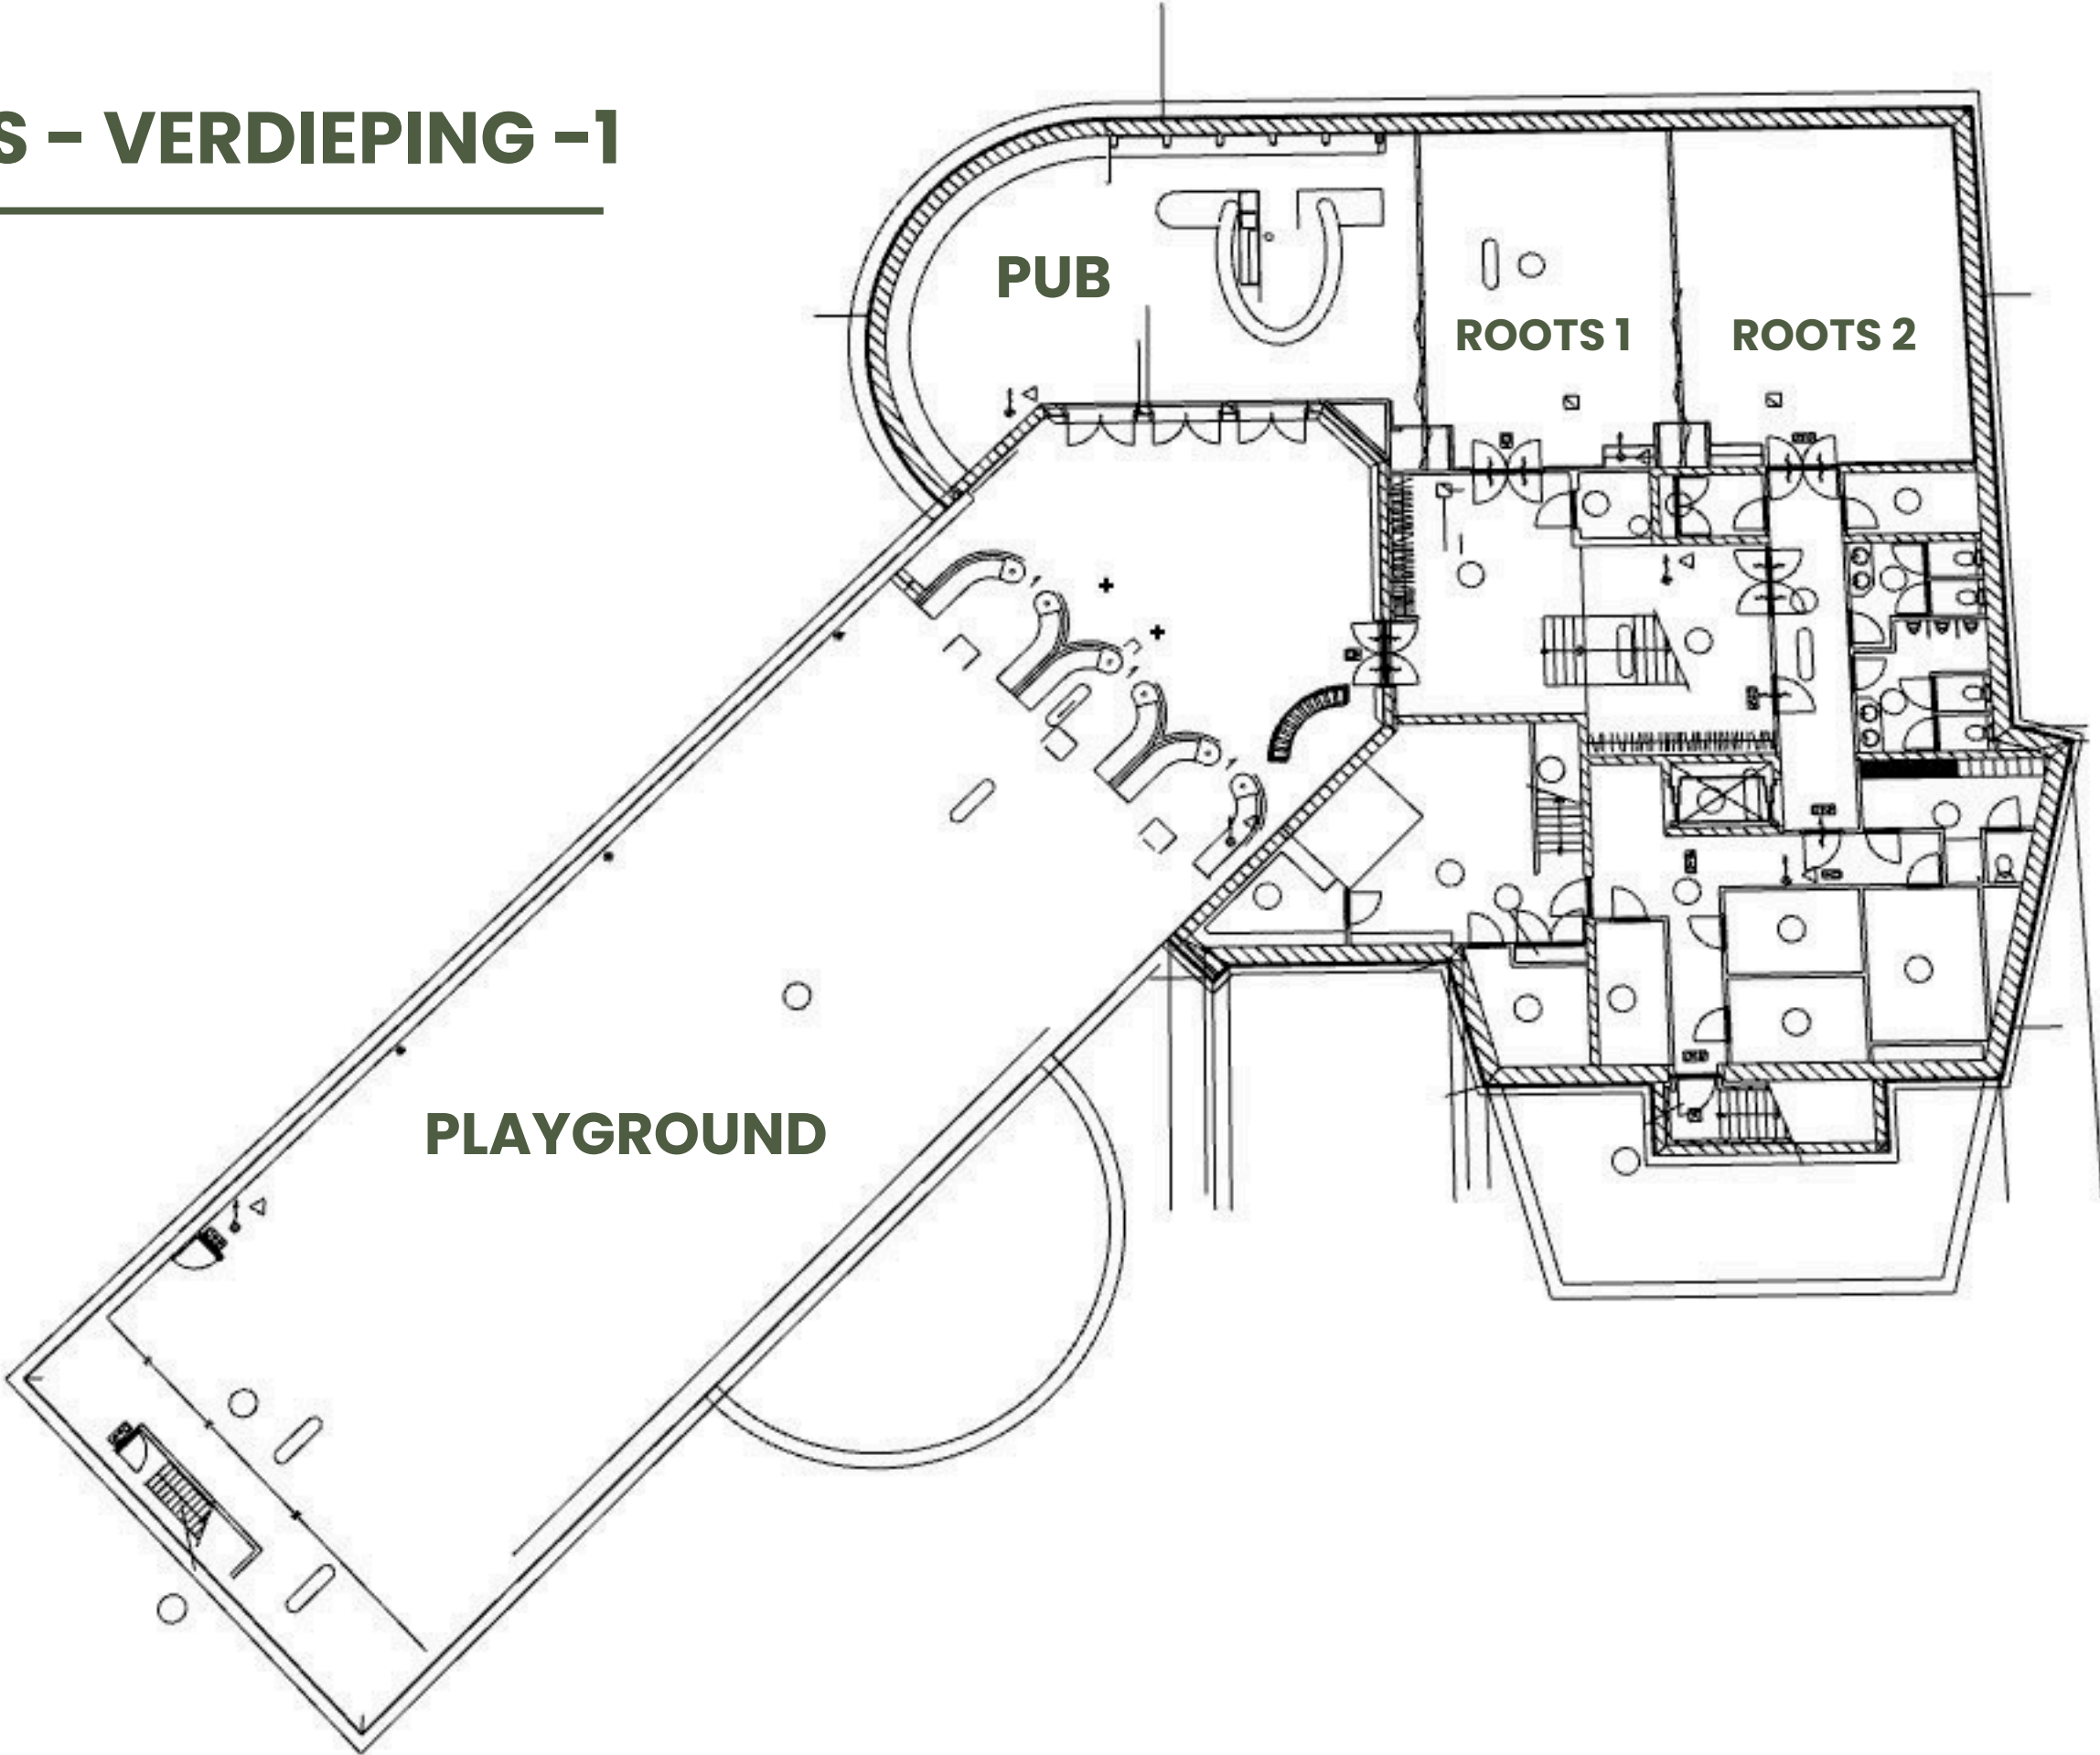

| Capaciteit | U | Theater | Cabaret | Carré | Diner | Feest | Buffet | School | Afmeting | Totaal m ² |
|--------------------------|----|---------|---------|-------|-------|-------|--------|--------|-----------|-----------------------|
| Timber | 55 | 350 | 210 | 65 | 200 | 600 | 240 | 100 | 24m x 11m | 300 m ² |
| Lodge | - | 143 | - | - | - | 150 | 95 | - | 17m x 7m | 119 m ² |
| Wood | - | 126 | - | - | - | 130 | 85 | - | 15m x m | 105 m ² |
| | | | | | | | | | | |
| Crown | 50 | 300 | - | 50 | 140 | 330 | 200 | 80 | 23m x 11m | 253 m ² |
| Leaf I | 25 | 130 | 50 | 30 | 50 | 140 | 90 | 40 | 11m x 10m | 110 m ² |
| Leaf II | 25 | 100 | 50 | 30 | 50 | 120 | 70 | 30 | 11m x 8m | 88 m ² |
| Leaf III | 30 | 140 | 0 | 30 | 70 | 150 | 100 | 40 | 15m x 8m | 120 m ² |
| Leaf I + II + III | - | 200 | 70 | 30 | 150 | 300 | 250 | 60 | - | 319 m ² |
| | | | | | | | | | | |
| Pub | - | - | - | - | - | 150 | 90 | 0 | 14m x 8m | 112 m ² |
| Roots I | 20 | 85 | 35 | 25 | 50 | 90 | 55 | 20 | 10m x 7m | 70 m ² |
| Roots II | 20 | 75 | 35 | 25 | 50 | 80 | 50 | 20 | 9m x 7m | 64 m ² |
| Roots I + II | 40 | 150 | 70 | 45 | 100 | 300 | 200 | 40 | - | 246 m ² |
| | | | | | | | | | | |
| Stretchtent | - | - | - | - | 135 | 200 | 175 | - | 10m x 20m | 200 m ² |
| Bosauditorium | - | 200 | - | - | - | - | - | - | 10m x 20m | 200m ² |

ROOTS - VERDIEPING -1

VUURSCHÉ
— LODGE —

TIMBER – VERDIEPING 0

LEAFS - VERDIEPING 1

VUURSCHÉ
— LODGE —

TIMBER - VERDIEPING 0

VUURSCH
— LODGE —

LEAFS - VERDIEPING 1