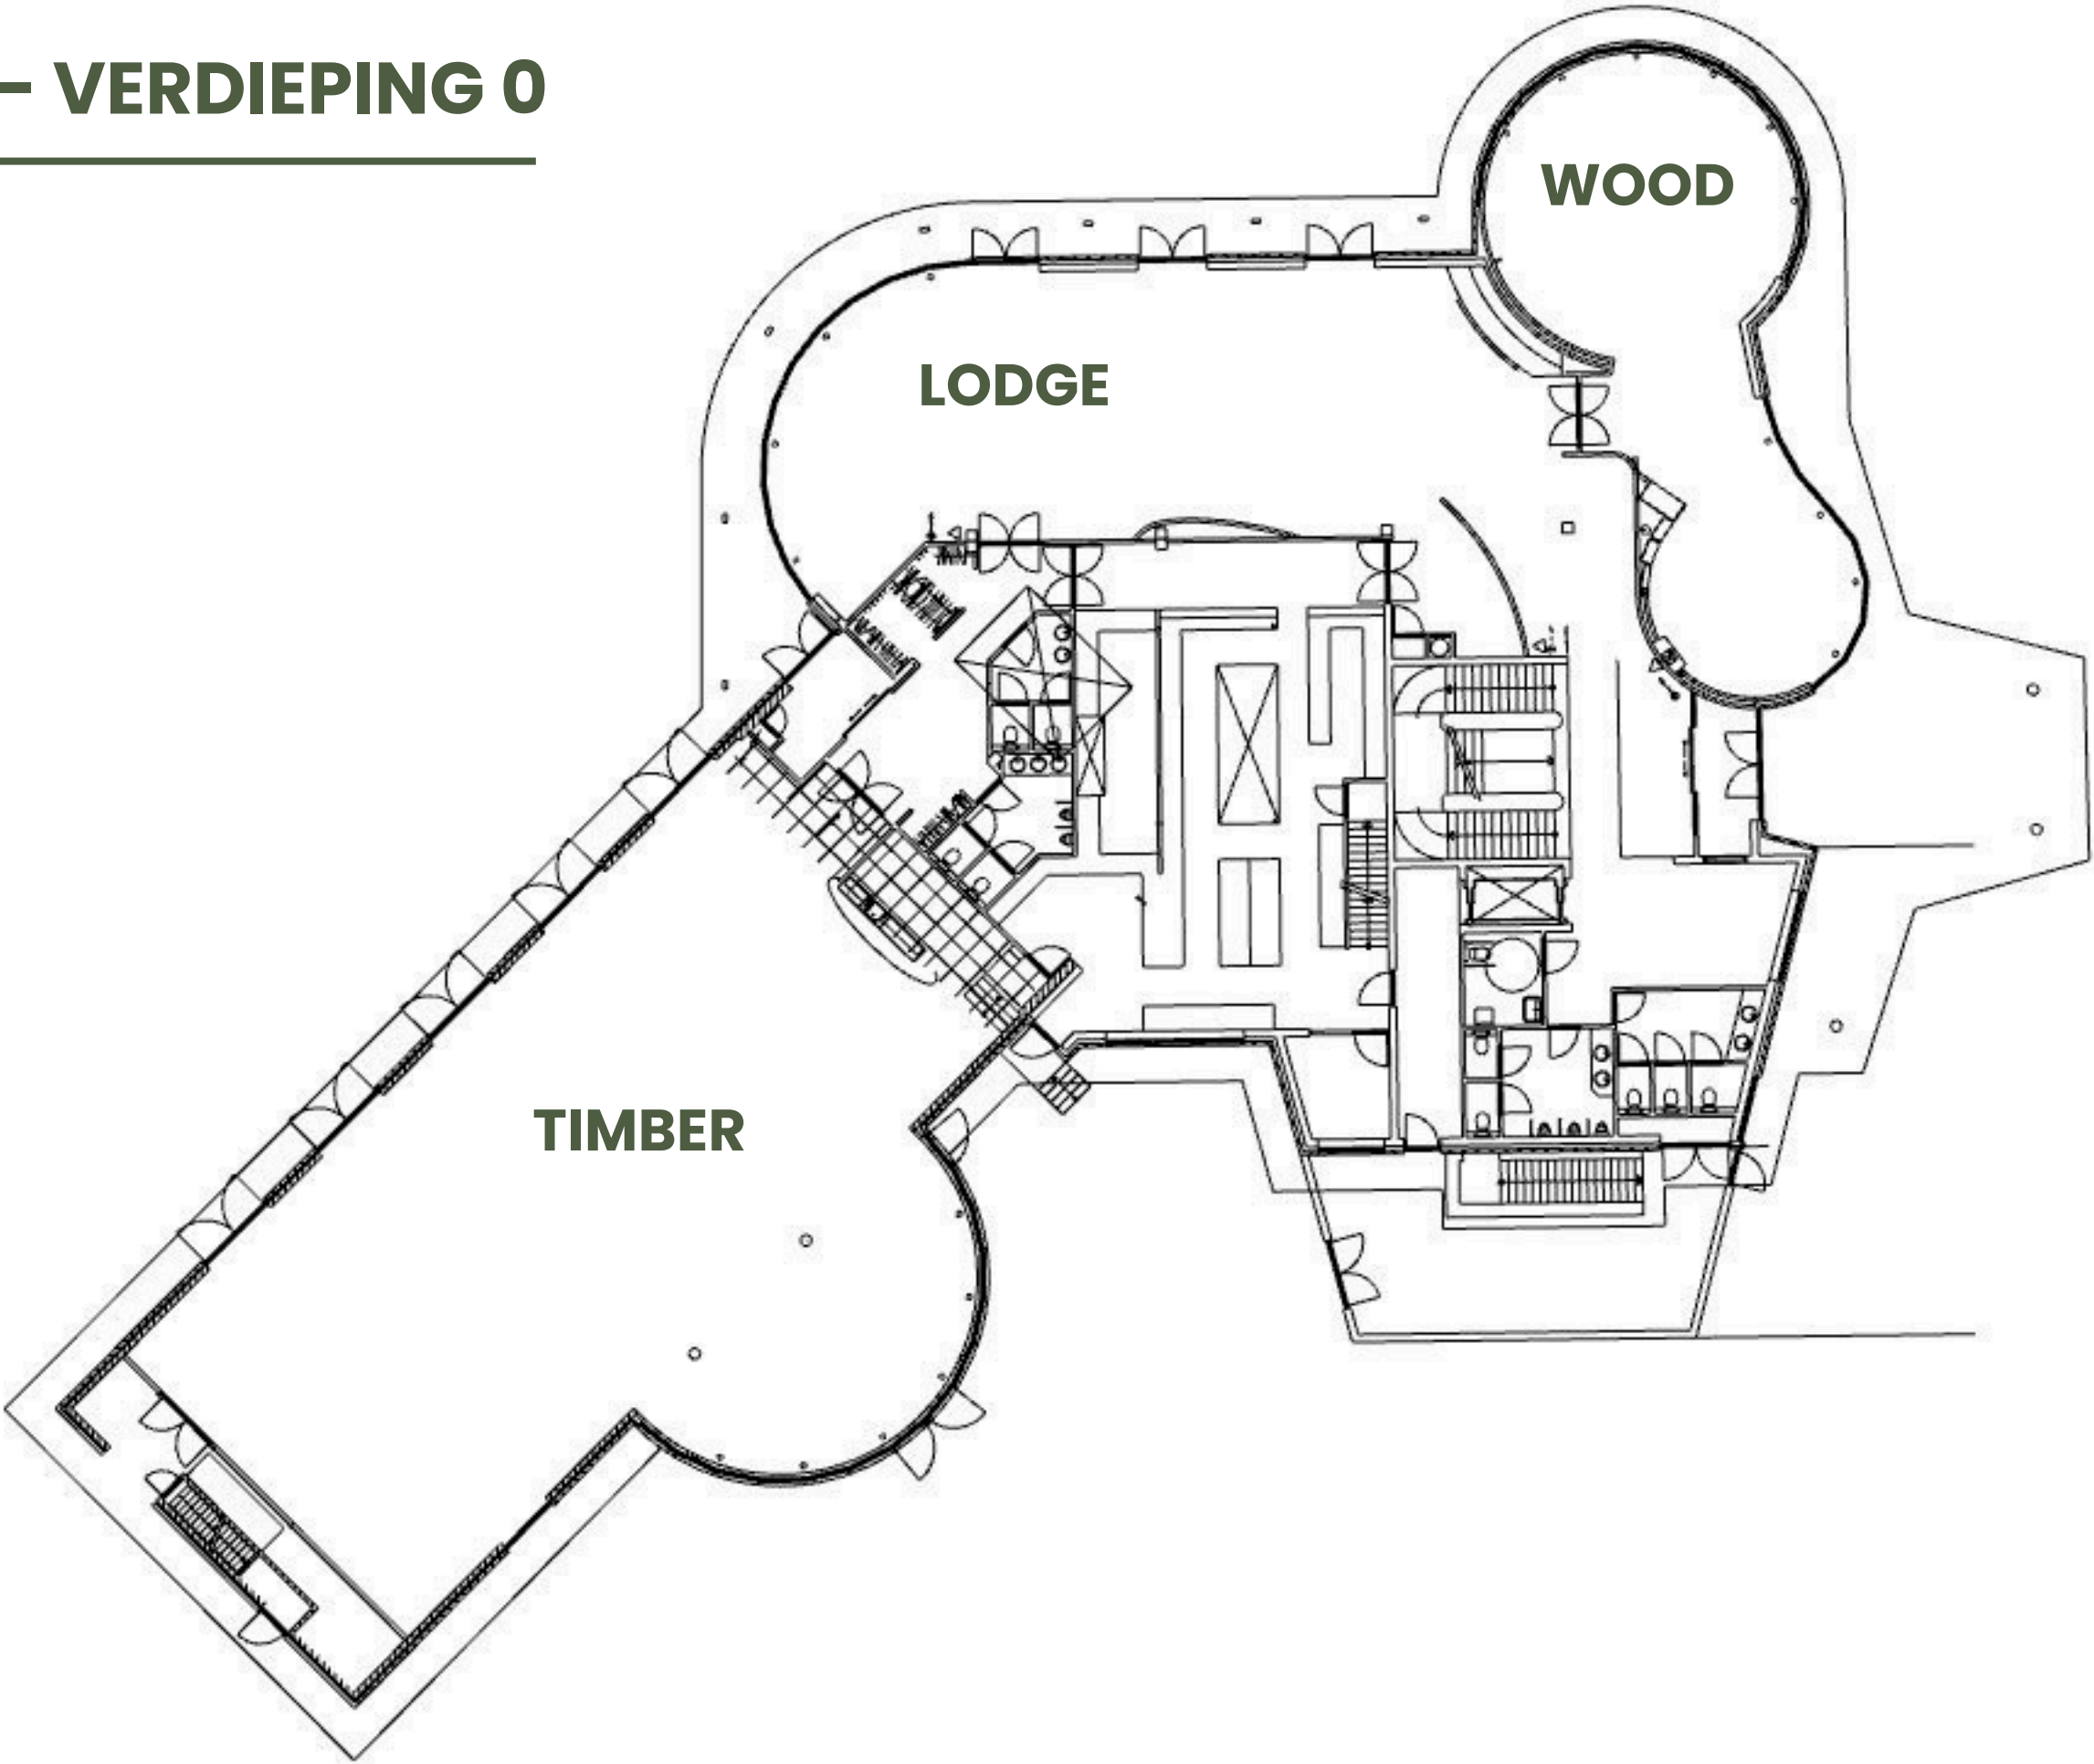

| Capaciteit | U | Theater | Cabaret | Carré | Diner | Feest | Buffet | School | Afmeting | Totaal m ² |
|--------------------------|----|---------|---------|-------|-------|-------|--------|--------|-----------|-----------------------|
| Timber | 55 | 350 | 210 | 65 | 200 | 600 | 240 | 100 | 24m x 11m | 300 m ² |
| Lodge | - | 143 | - | - | - | 150 | 95 | - | 17m x 7m | 119 m ² |
| Wood | - | 126 | - | - | - | 130 | 85 | - | 15m x m | 105 m ² |
| | | | | | | | | | | |
| Crown | 50 | 300 | - | 50 | 140 | 330 | 200 | 80 | 23m x 11m | 253 m ² |
| Leaf I | 25 | 130 | 50 | 30 | 50 | 140 | 90 | 40 | 11m x 10m | 110 m ² |
| Leaf II | 25 | 100 | 50 | 30 | 50 | 120 | 70 | 30 | 11m x 8m | 88 m ² |
| Leaf III | 30 | 140 | 0 | 30 | 70 | 150 | 100 | 40 | 15m x 8m | 120 m ² |
| Leaf I + II + III | - | 200 | 70 | 30 | 150 | 300 | 250 | 60 | - | 319 m ² |
| | | | | | | | | | | |
| Pub | - | - | - | - | - | 150 | 90 | 0 | 14m x 8m | 112 m ² |
| Roots I | 20 | 85 | 35 | 25 | 50 | 90 | 55 | 20 | 10m x 7m | 70 m ² |
| Roots II | 20 | 75 | 35 | 25 | 50 | 80 | 50 | 20 | 9m x 7m | 64 m ² |
| Roots I + II | 40 | 150 | 70 | 45 | 100 | 300 | 200 | 40 | - | 246 m ² |
| | | | | | | | | | | |
| Stretchtent | - | - | - | - | 135 | 200 | 175 | - | 10m x 20m | 200 m ² |
| Bosauditorium | - | 200 | - | - | - | - | - | - | 10m x 20m | 200m ² |

ROOTS - VERDIEPING -1

VUURSCHÉ
— LODGE —

TIMBER – VERDIEPING 0

LEAFS - VERDIEPING 1

VUURSCHÉ
— LODGE —

TIMBER - VERDIEPING 0

VUURSCH
— LODGE —

LEAFS - VERDIEPING 1