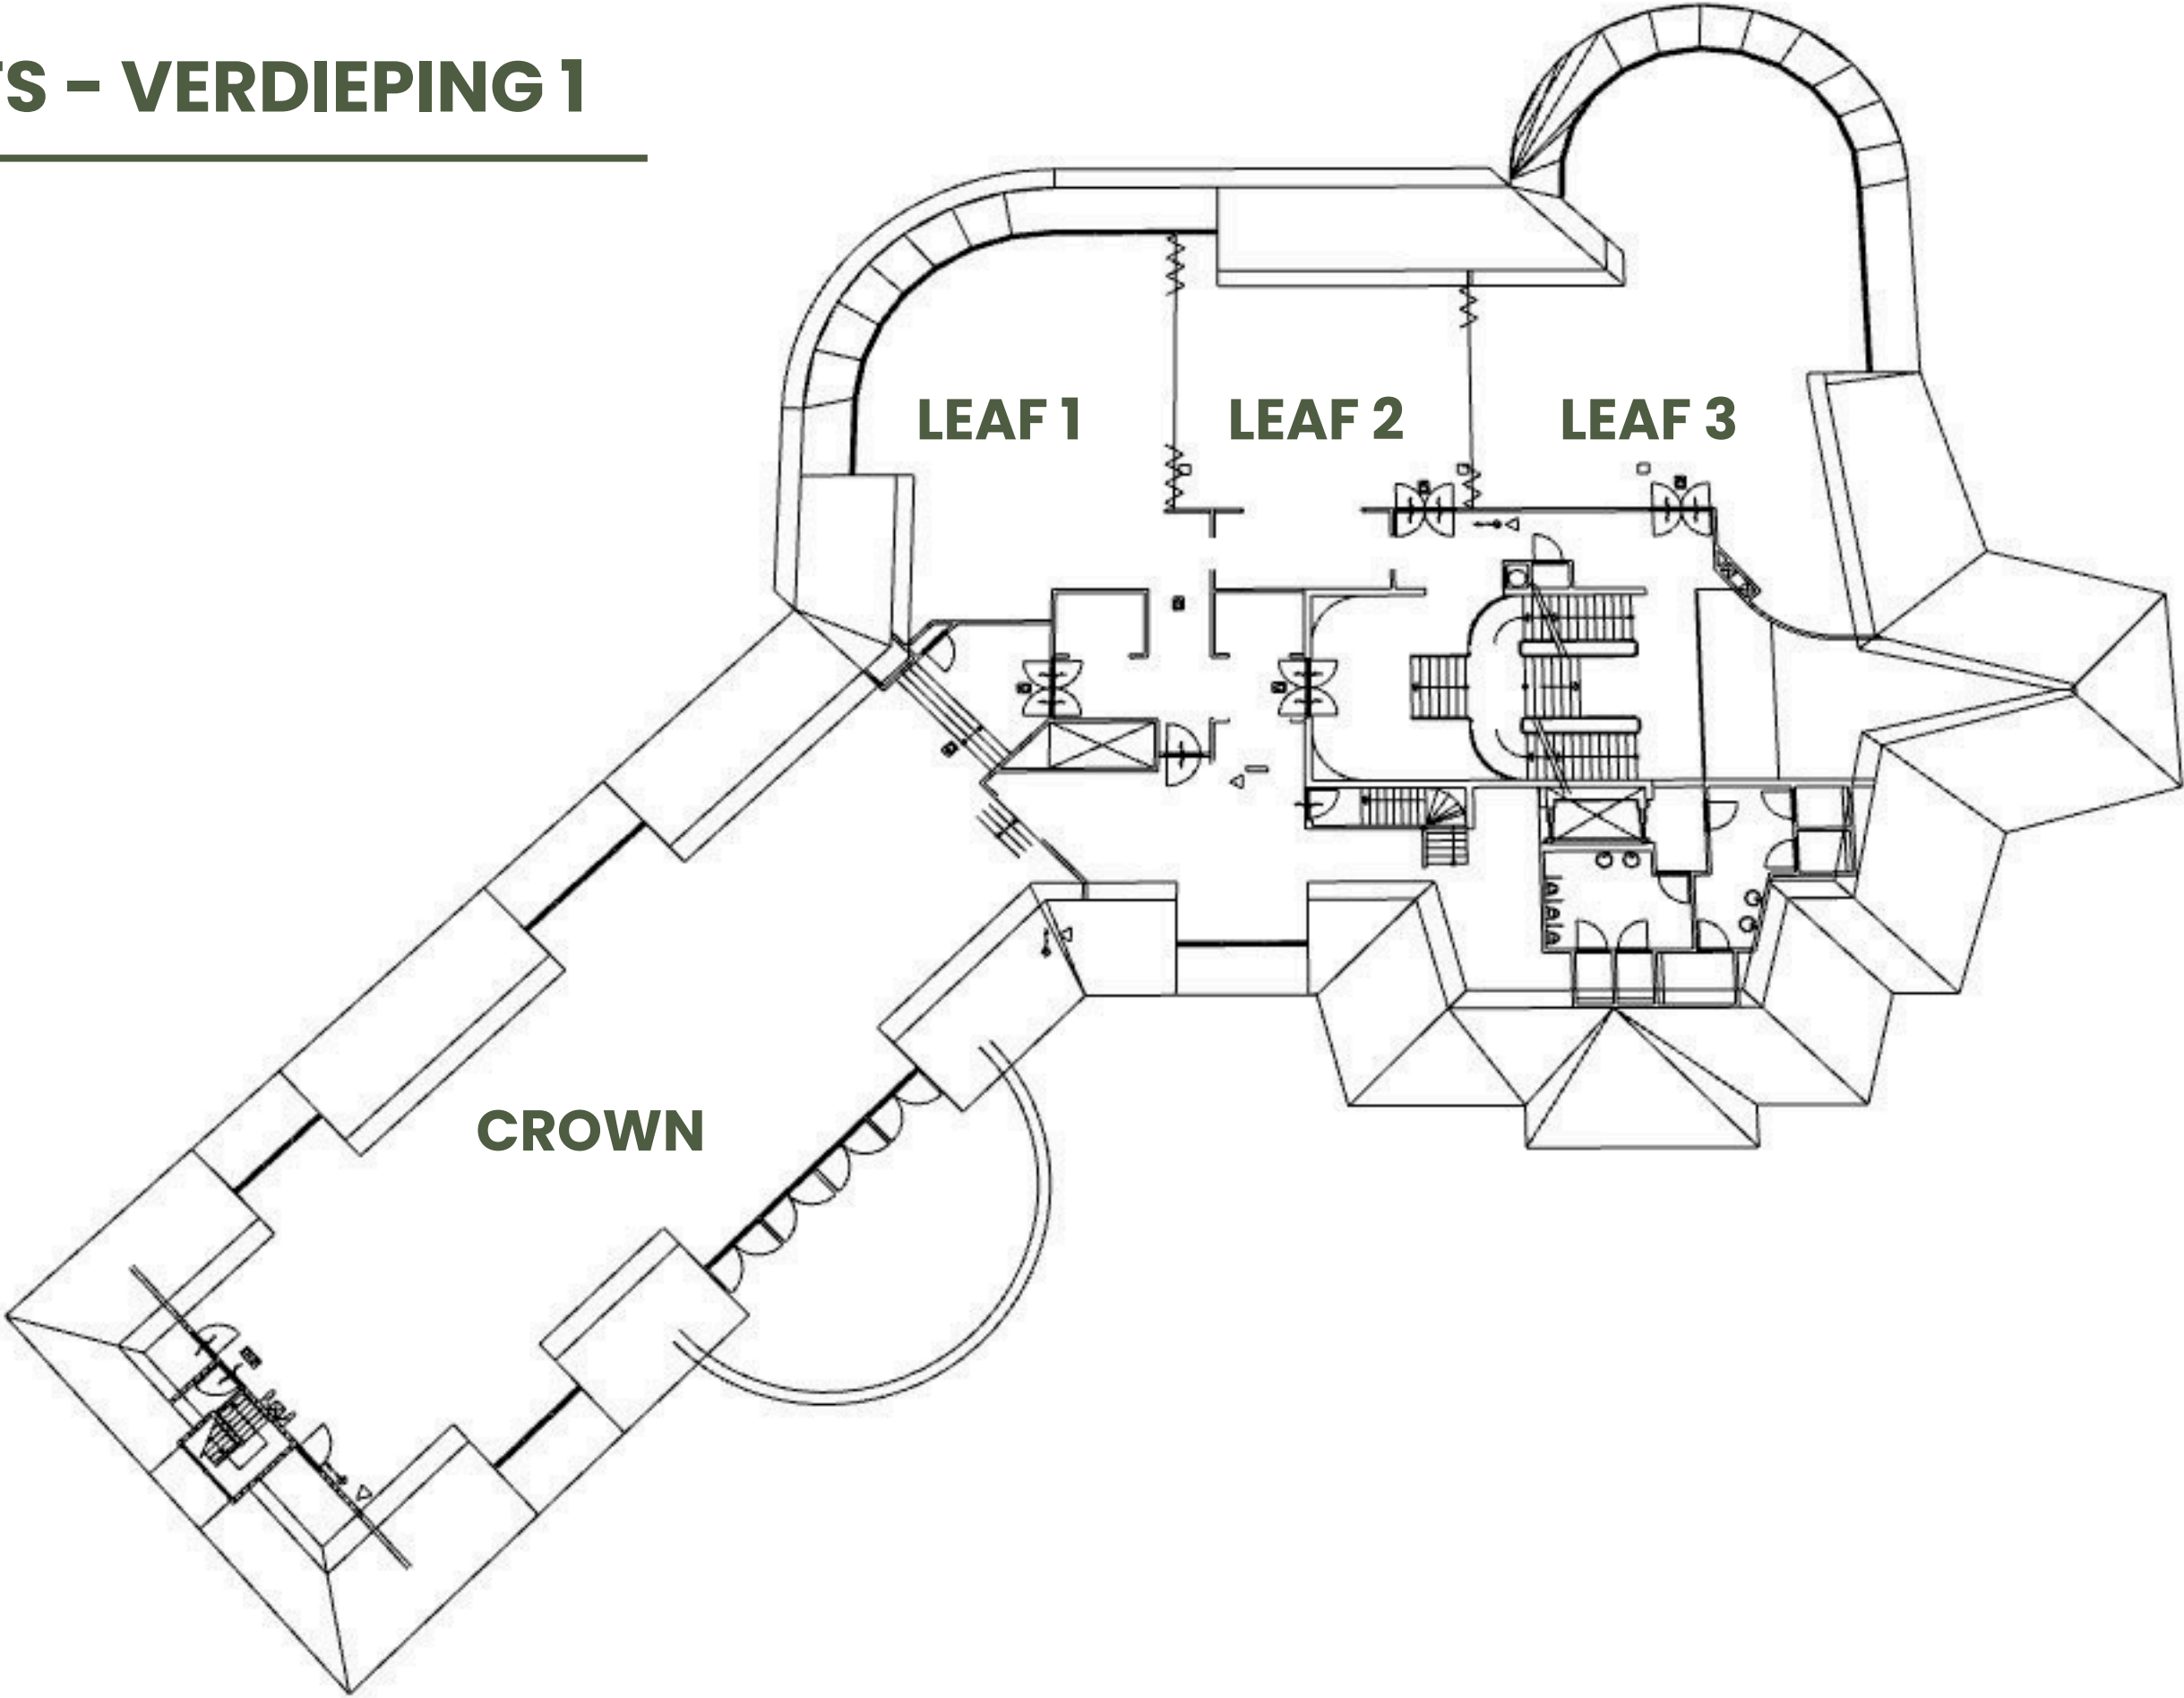

| Capaciteit | U | Theater | Cabaret | Carré | Diner | Feest | Buffet | School | Afmeting | Totaal m ² |
|--------------------------|----|---------|---------|-------|-------|-------|--------|--------|-----------|-----------------------|
| Timber | 55 | 350 | 210 | 65 | 200 | 600 | 240 | 100 | 24m x 11m | 300 m ² |
| Lodge | - | 143 | - | - | - | 150 | 95 | - | 17m x 7m | 119 m ² |
| Wood | - | 126 | - | - | - | 130 | 85 | - | 15m x m | 105 m ² |
| | | | | | | | | | | |
| Crown | 50 | 300 | - | 50 | 140 | 330 | 200 | 80 | 23m x 11m | 253 m ² |
| Leaf I | 25 | 130 | 50 | 30 | 50 | 140 | 90 | 40 | 11m x 10m | 110 m ² |
| Leaf II | 25 | 100 | 50 | 30 | 50 | 120 | 70 | 30 | 11m x 8m | 88 m ² |
| Leaf III | 30 | 140 | 0 | 30 | 70 | 150 | 100 | 40 | 15m x 8m | 120 m ² |
| Leaf I + II + III | - | 200 | 70 | 30 | 150 | 300 | 250 | 60 | - | 319 m ² |
| | | | | | | | | | | |
| Pub | - | - | - | - | - | 150 | 90 | 0 | 14m x 8m | 112 m ² |
| Roots I | 20 | 85 | 35 | 25 | 50 | 90 | 55 | 20 | 10m x 7m | 70 m ² |
| Roots II | 20 | 75 | 35 | 25 | 50 | 80 | 50 | 20 | 9m x 7m | 64 m ² |
| Roots I + II | 40 | 150 | 70 | 45 | 100 | 300 | 200 | 40 | - | 246 m ² |
| | | | | | | | | | | |
| Stretchtent | - | - | - | - | 135 | 200 | 175 | - | 10m x 20m | 200 m ² |
| Bosauditorium | - | 200 | - | - | - | - | - | - | 10m x 20m | 200m ² |

ROOTS - VERDIEPING -1

VUURSCHÉ
— LODGE —

TIMBER – VERDIEPING 0

LEAFS - VERDIEPING 1

VUURSCHÉ
— LODGE —

TIMBER - VERDIEPING 0

VUURSCH
— LODGE —

LEAFS - VERDIEPING 1